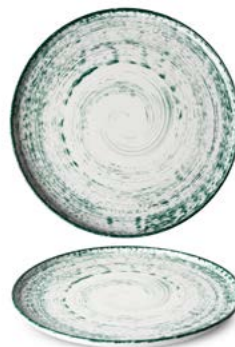

Optimo
hand painted

Optima hand painted Spin

cobalt
X9083

brown
X9084

red
X9085

green
X9086

gray
X9087

available on these shapes:

OPT2129
plate flat 29 cm

OPT2126
plate flat 26 cm

OPT2120
plate flat 20 cm

OPT1927
pasta plate 27 cm

*Optima
hand painted
Eddy*

cobalt
X9078

brown
X9079

red
X9080

green
X9081

gray
X9082

available on these shapes:

OPT2129
plate flat 29 cm

OPT2126
plate flat 26 cm

OPT2120
plate flat 20 cm

Optima hand painted Picnic

available on these shapes:

OPT2129
plate flat 29 cm

OPT2126
plate flat 26 cm

OPT2120
plate flat 20 cm

OPT1420
bowl 20 cm

OPT1927
pasta plate 27 cm

OPT1415
bowl 15 cm

Optima

hand painted